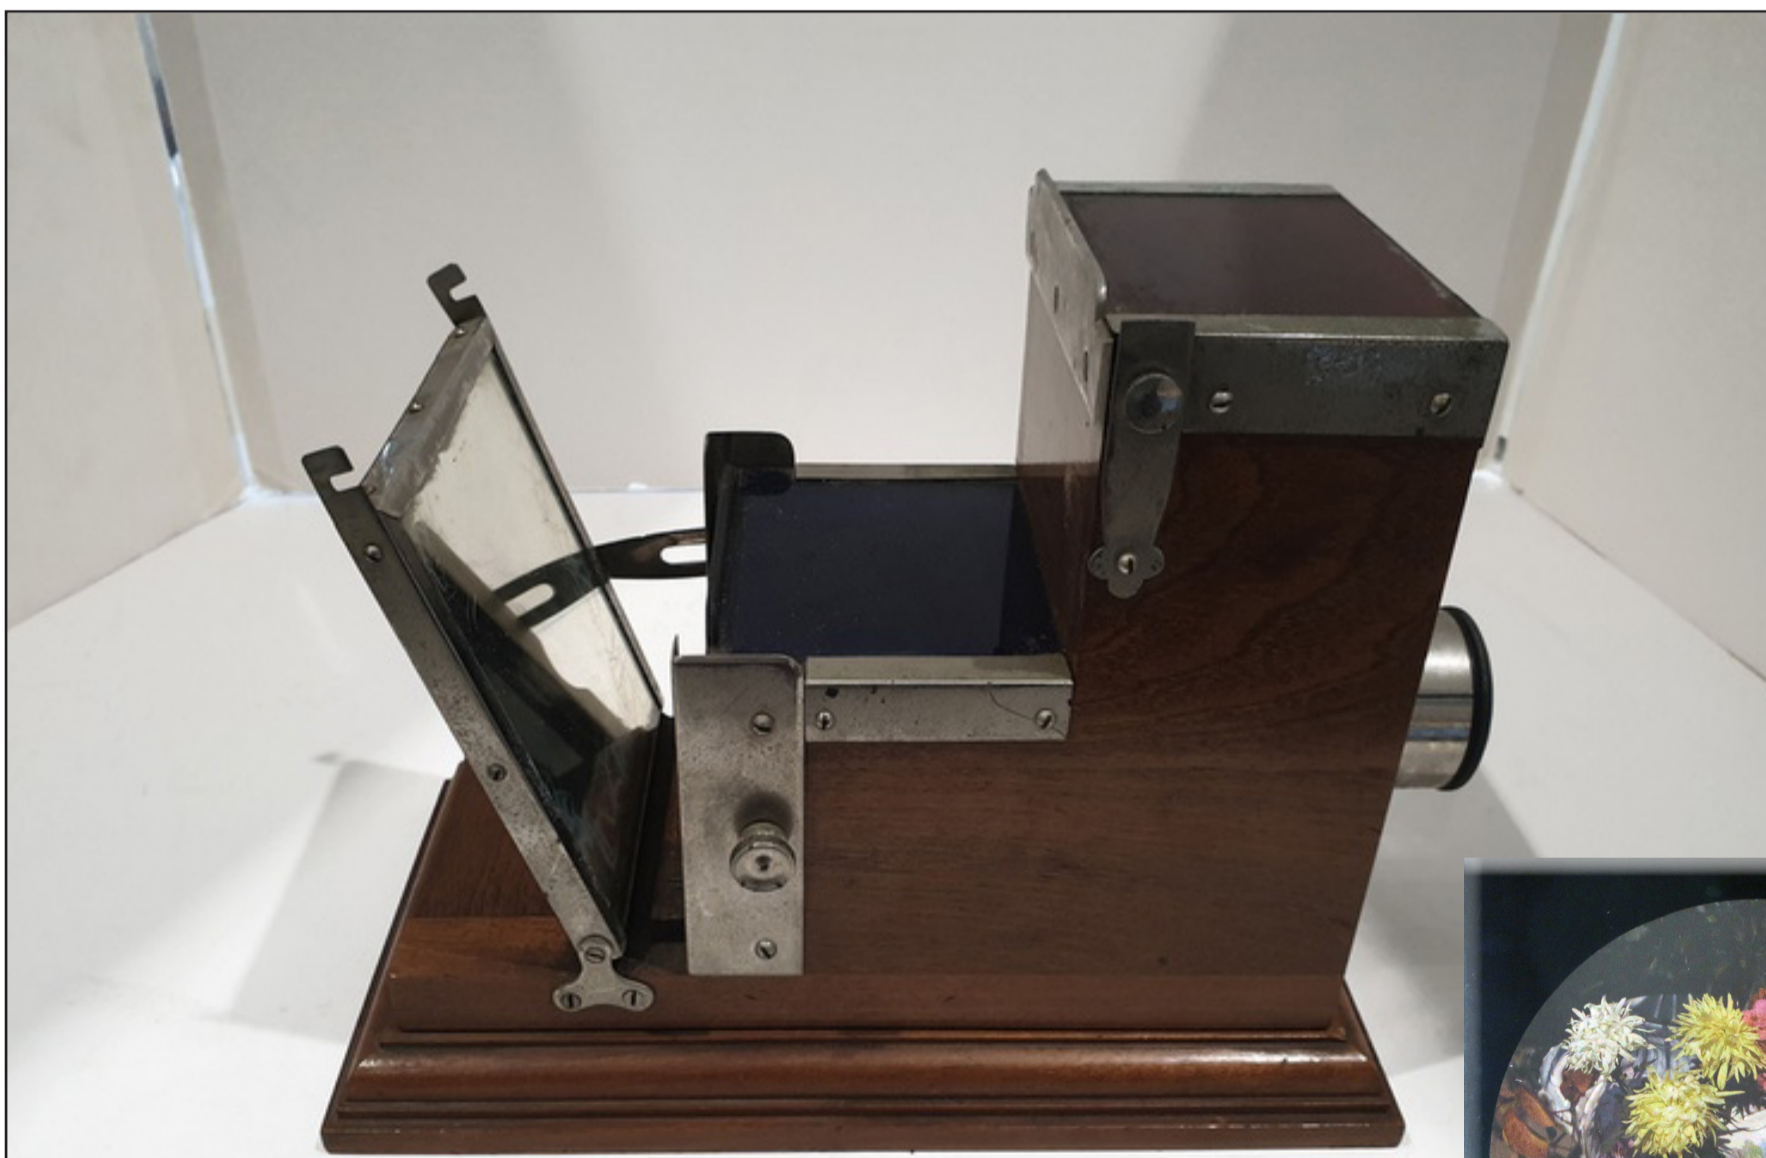

Henry Sutton's Plate Viewer

Display | Heritage Reading Room

This exhibition is based on topics of the current Twilight Talks series, *Innovation*. Henry Sutton's plate viewer with which he created the glass plate image being used as artwork for the series will be on display for the duration of the series. Courtesy Federation University Historical Collection.

Our Collection Volunteers have also placed on display articles from books and magazines from Our Collection of heritage books and magazines that relate to the series.

For more go to our website Event Listings: <https://ballaratmi.org.au/events>

The Kromskop c1899 | Courtesy Federation University
Heritage Collection