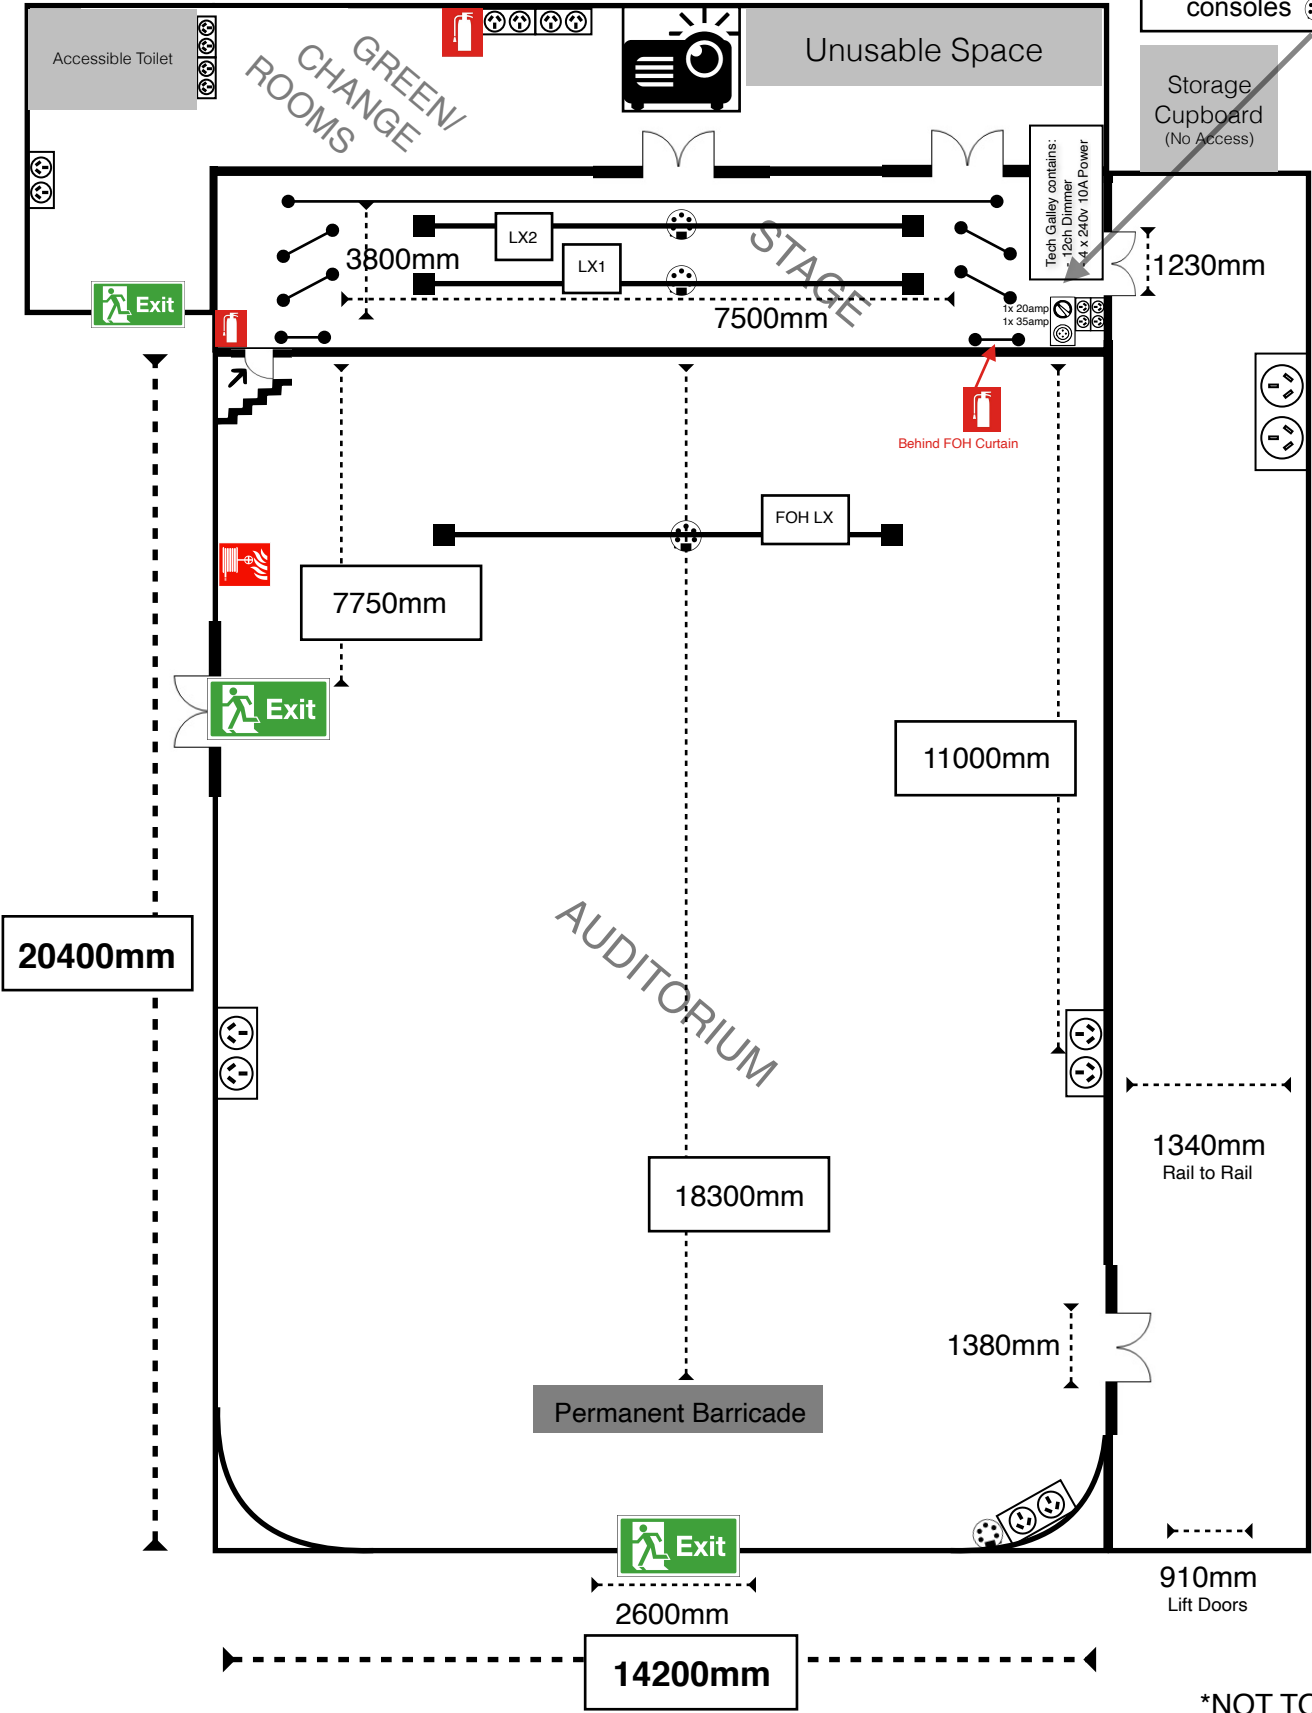

Ballaarat Mechanics' Institute Minerva Space

- SM Desk

 - FOH Curtain controls
 - House Lights control
 - Audio and Lighting consoles

*NOT TO SCALE

KEY:	
	Emergency Exit
	Fire Hose Reel
	Fire Extinguisher
	Stairs
	3 Phase power Find amperage on plan
	Double power outlet 240v 10amp
	Projector
	Doorway
	Lighting Bar
	Curtain
	DMX In/Out